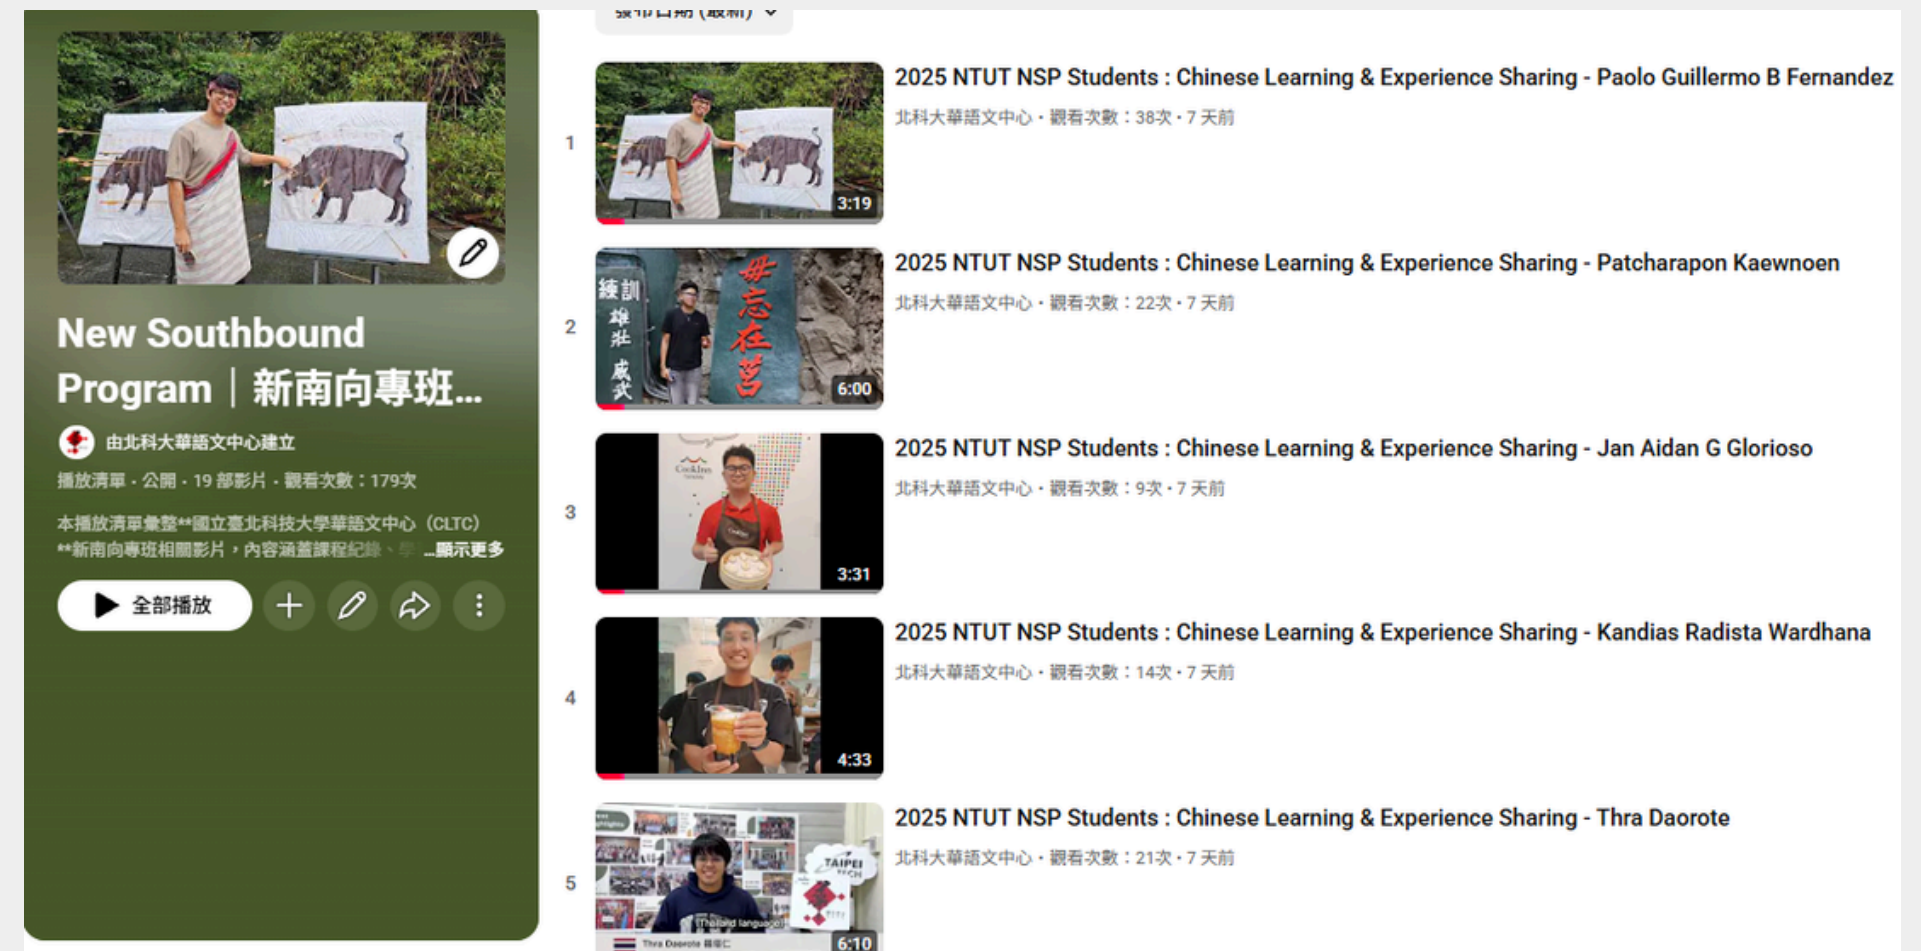

◆ The Stage 2 Recruitment Phase ◆

Relive the Journey
- 2025 Program Highlights
Taiwan feels like home

Voices of Excellence

More than just a classroom

NTUT CLTC Web for further info

Thank you!